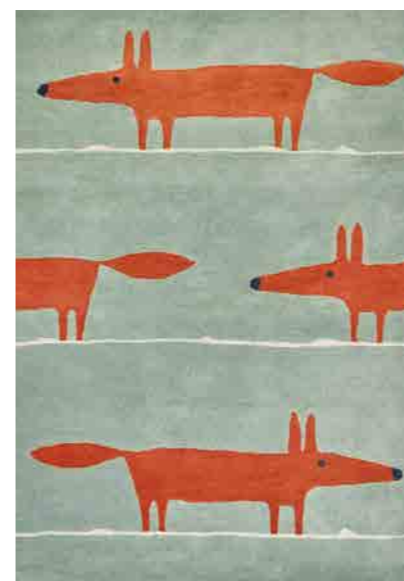

MR FOX
MINT | POPPY 025313