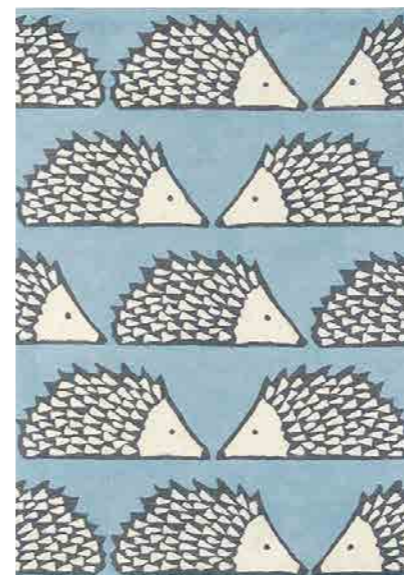

MR FOX
PEBBLE | DENIM 025328

hand tufted cut pile
pure new wool

90 x 150 cm 2'11" x 4'11"
120 X 280 cm 3'11" x 5'11"
140 x 200 cm 4'7" x 6'7"
custom sizes

VISO

Clean, fresh and contemporary.
Viso's linear design combines different knot techniques for a unique look.

hand tufted cut pile
pure new wool

120 x 180 cm	3'11" x 5'11"
160 x 230 cm	5'3" x 7'6"
200 x 280 cm	6'7" x 9'2"
250 x 350 cm	8'2" x 11'6"
custom sizes	

VISO
DENIM 24008

SPIKE

Meet Spike, the friendly hedgehog
arranged in a fun geometric pattern.