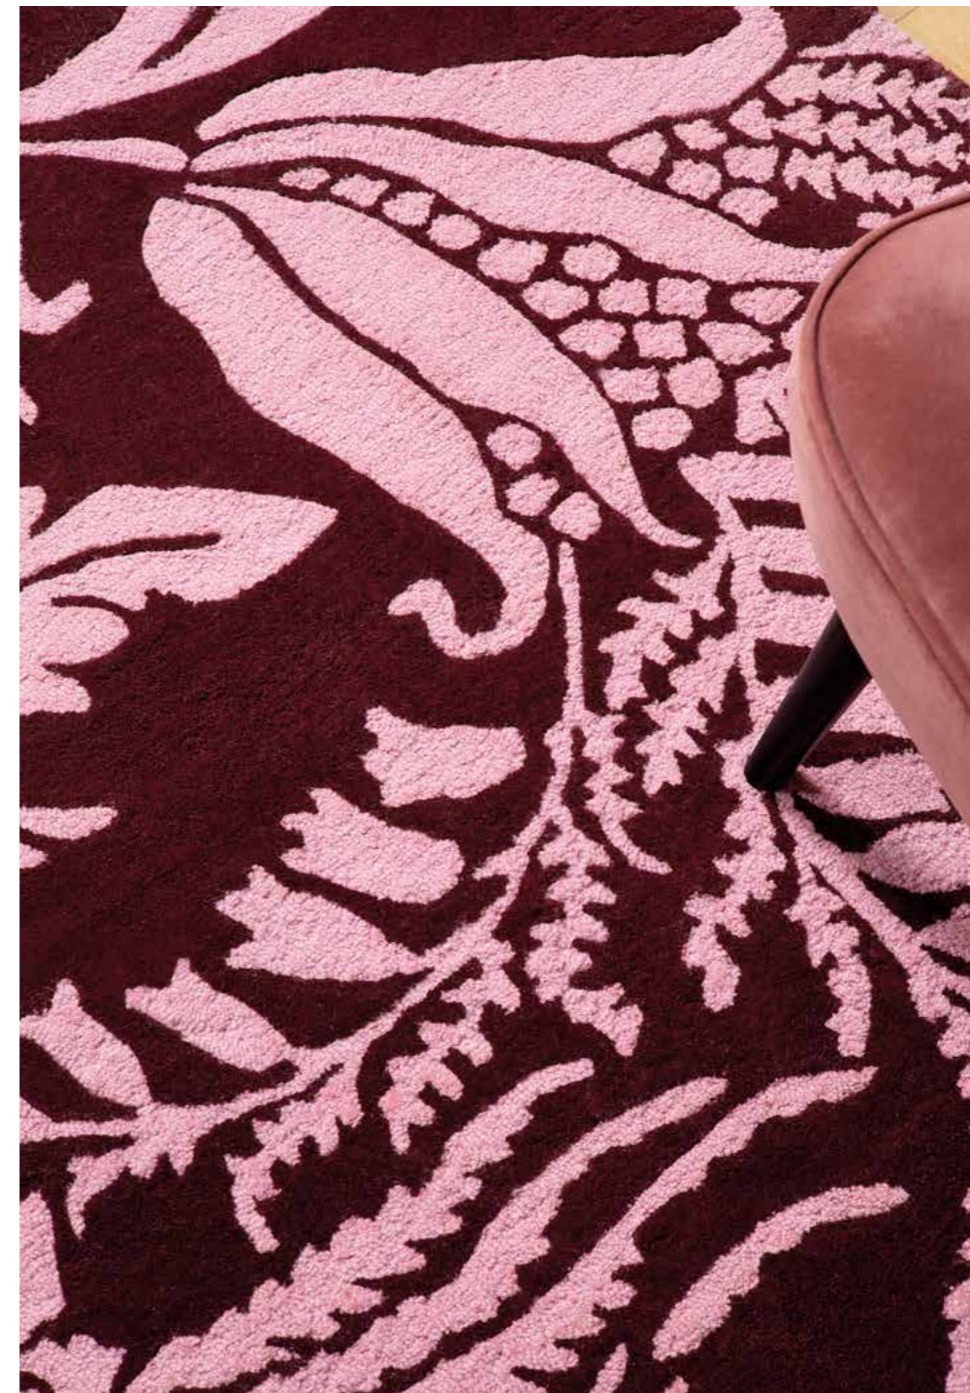

Handloom screenprint

140 x 200 cm / 4'7" x 6'7"
 170 x 240 cm / 5'7" x 7'10"
 200 x 280 cm / 6'7" x 9'2"
 250 x 350 cm / 8'2" x 11'6"
 custom sizes on request
 cotton

Landscape toile light pink 162602

Landscape toile light blue 162608