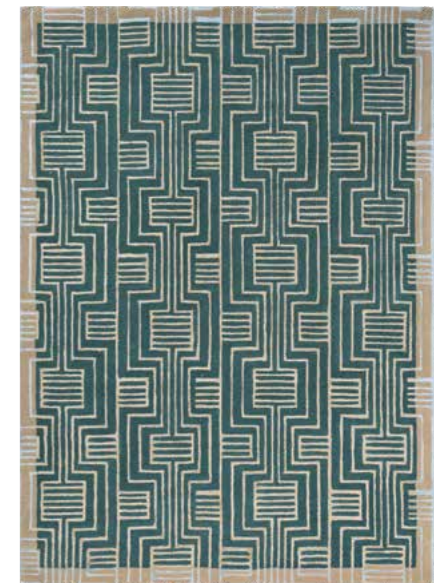

B&C

Handtufted rugs

140 x 200 cm / 4'7" x 6'7"
 170 x 240 cm / 5'7" x 7'10"
 200 x 280 cm / 6'7" x 9'2"
 250 x 350 cm / 8'2" x 11'6"
 custom sizes on request
 pure new wool / viscose

Jardin pink 160902

Jardin blue 160908

Sahara round burgundy 056105

Sahara round pink 056102

Sahara burgundy 056105

Sahara pink 056102

Handtufted rugs

140 x 200 cm / 4'7" x 6'7"
 Ø 150 cm / Ø 4'11"
 170 x 240 cm / 5'7" x 7'10"
 Ø 200 cm / Ø 6'7"
 200 x 280 cm / 6'7" x 9'2"
 250 x 350 cm / 8'2" x 11'6"
 custom sizes on request
 pure new wool / viscose

Tranquility round beige 56001

Tranquility round aubergine 56005

Tranquility beige 56001

Tranquility aubergine 56005

Handtufted rugs
 140 x 200 cm / 4'7" x 6'7"
 Ø 150 cm / Ø 4'11"
 170 x 240 cm / 5'7" x 7'10"
 Ø 200 cm / Ø 6'7"
 200 x 280 cm / 6'7" x 9'2"
 250 x 350 cm / 8'2" x 11'6"
 custom sizes on request
 pure new wool / viscose

Handtufted rugs

140 x 200 cm / 4'7" x 6'7"
 170 x 240 cm / 5'7" x 7'10"
 200 x 280 cm / 6'7" x 9'2"
 250 x 350 cm / 8'2" x 11'6"
 custom sizes on request
 pure new wool/viscose

Kinmo pink 056802

Kinmo green 056807